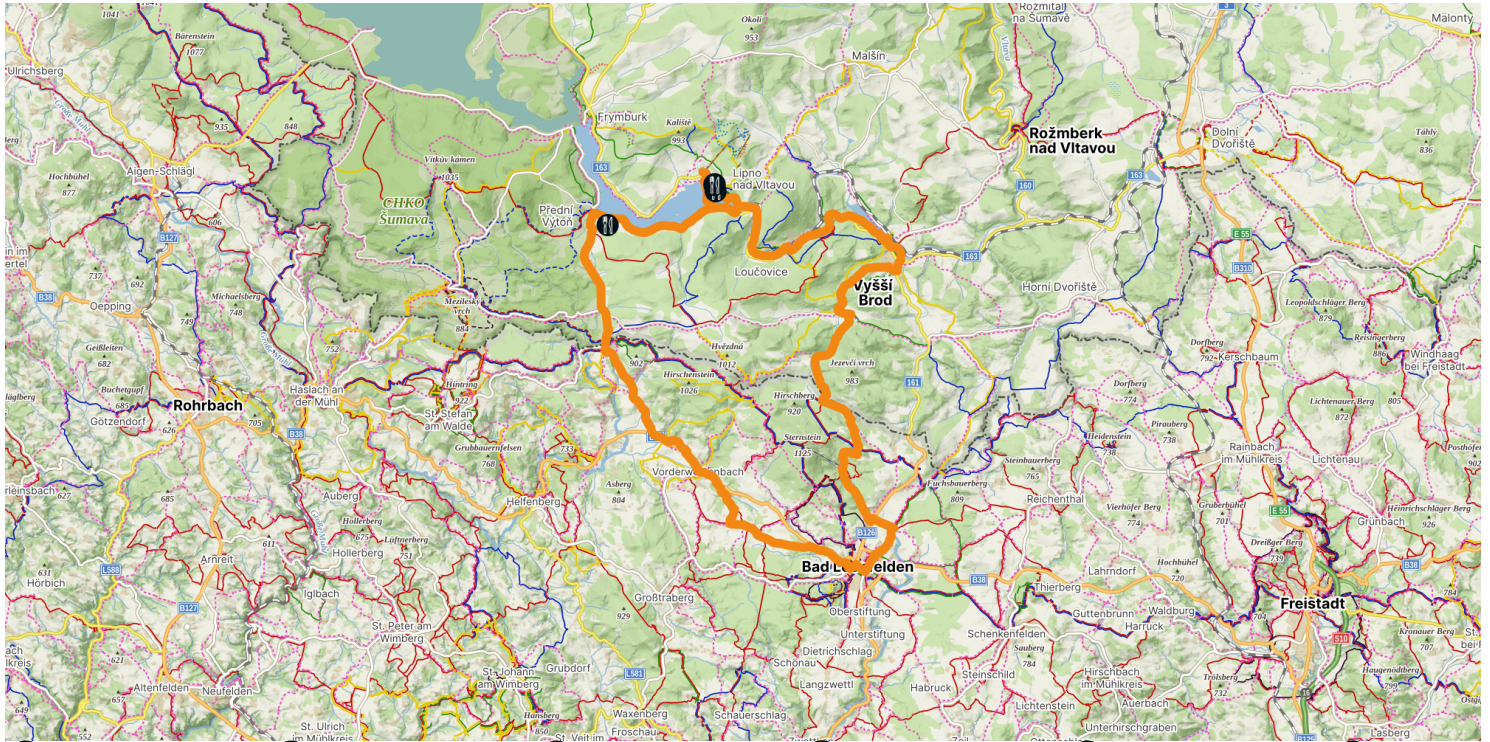

The Grass Is Greener in Austria

<p>Level of difficulty</p> <p>●●●</p> <p>difficult</p>	<p>Type of bike</p> <p>road cycle, gravel, e-bike</p>	<p>Refreshments</p> <p></p> <p>4x on the route</p>	<p>Elevation</p> <p></p> <p>651 m</p>	<p>Distance</p> <p></p> <p>55,7 km</p>	<p>Duration</p> <p></p> <p>4:06 hrs</p>
--	---	---	--	--	--

-  Restaurant
-  Viewpoint
-  Train/bus
-  Parking
-  Charging station
-  Bike service

SCAN
to discover more
route options and
navigate!

112
Emergency