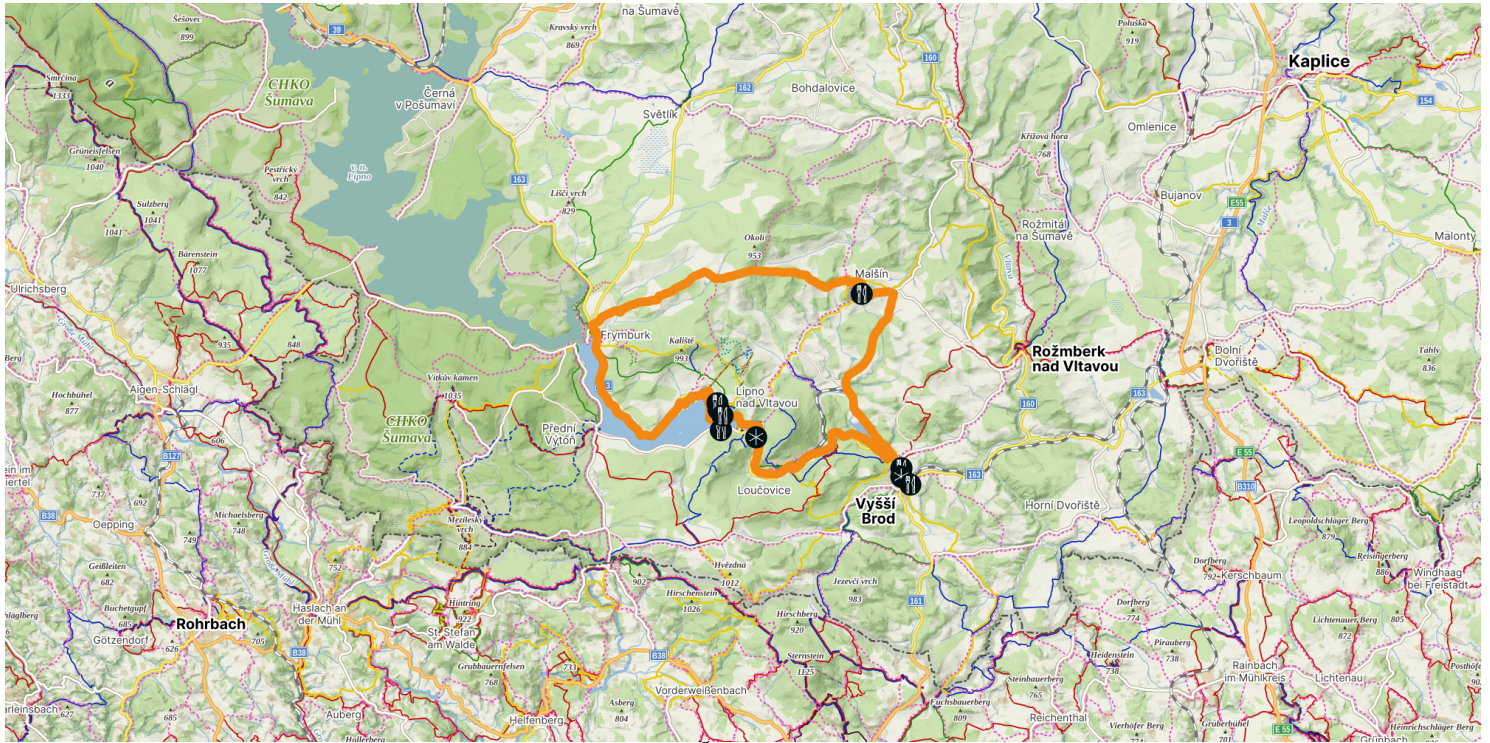

● LIPNO NAD VLTAVOU

Level of difficulty ●●○ medium	surface 100% asph alt	Type of bike road cycle	Refreshments 7x on the route	Elevation 385 m	Distance 36,4 km	Duration 2:24 hrs
---	------------------------------------	-----------------------------------	-------------------------------------	------------------------	-------------------------	--------------------------

- Restaurant
- Viewpoint
- Train/bus
- Parking
- Charging station
- Bike service

SCAN
to discover more
route options and
navigate!

112

Emergency